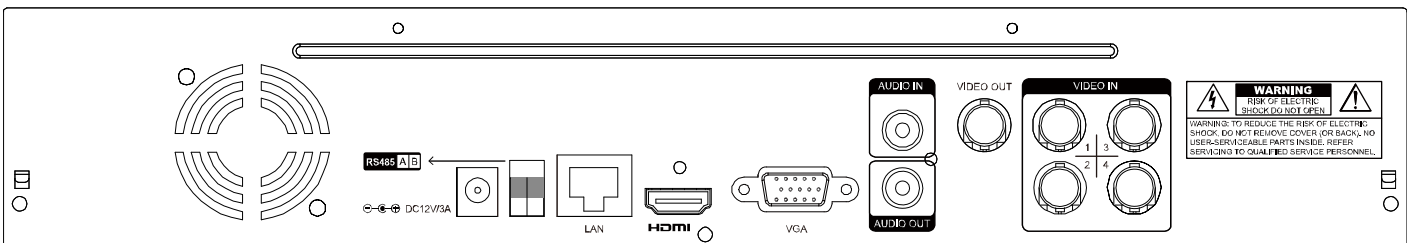

Tribrid Video Input

- ❖ Supports Analog HD / TVI / 960H video input.
- ❖ All channels at 1080P real-time recording

Push Status -

Active Event Notification with EagleEyes App

- ❖ Push Status to send instant notifications for system events, such as video loss or HDD data removal.

REAR PANEL

* EaZy Networking is a free P2P cloud service to connect AVTECH devices to the Internet automatically by plug-and-play, enabling you to check the live view via your mobile device or laptop at anytime (in 64 kbps).