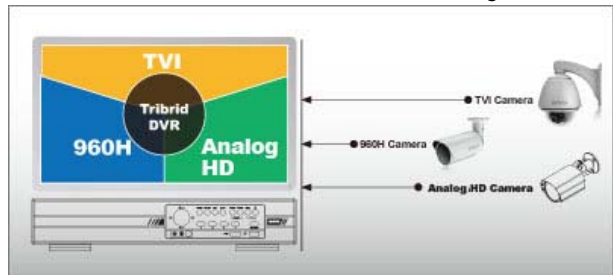

Tribrid Video Input

- ❖ Supports Analog HD / TVI / 960H video input.
- ❖ All channels at 1080P real-time recording

Push Status -

Active Event Notification with EagleEyes App

- ❖ Push Status to send instant notifications for system events, such as video loss or HDD data removal.

REAR PANEL

* EaZy Networking is a free P2P cloud service to connect AVTECH devices to the Internet automatically by plug-and-play, enabling you to check the live view via your mobile device or laptop at anytime (in 64 kbps).