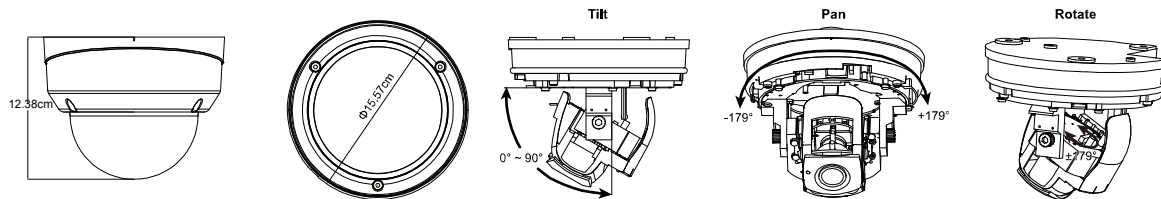

AVT543

HD CCTV 1080P

Motorized Vari-focal IR Dome Camera

● FEATURES

- (1) 1/2.8" CMOS Sensor with 1080P video output
- (2) Motorized vari-focal lens for focal length and focus adjustment directly from HD CCTV DVR
- (3) External alarm I/O device connection
- (4) WDR to increase image recognizability in overexposure and dark areas
- (5) IK10 rated, vandal-resistant case to withstand attempts to open or damage the camera
- (6) IR effective distance up to 50 meters for 24-hour surveillance
- (7) 3-axis mechanism for flexible ceiling and wall-mount installation
- (8) Camera parameters adjustable when used with AVTECH HD CCTV DVR

● DIMENSIONS*

*Dimensional Tolerance: ± 5mm

● SPECIFICATIONS*

MODEL	AVT543
Pick-up Element	1/2.8" SONY CMOS image sensor
Number of Pixels	1936(H) × 1096(V)
Video Frame Rate	1080P@30fps / 1080P@25fps
Min. Illumination	0.1 Lux / F1.4(Wide)~F2.8(Tele), 0 Lux (IR LED ON)
S/N Ratio	More than 48dB (AGC OFF)
Shutter Speed	1/10,000 ~ 1/7.5 (Slow shutter)
Lens	f2.8 ~ 12mm / F1.4 ~ F2.8
Lens Angle	Wide: 103° (Horizontal) / 54° (Vertical) / 122° (Diagonal) Tele: 31° (Horizontal) / 17° (Vertical) / 36° (Diagonal)
IR LED	3 units
IR Effective Distance	Default: Up to 30 meters IR enhanced mode: Up to 50 meters
IR Shift	YES
Smart Light Control	YES
IRIS Mode	AES
White Balance	ATW
AGC	Auto
WDR	YES (120dB)
External alarm I/O	YES (1 input / 1 output)
IP Rating	IP66
Vandal-proof	IK10
Operating Temperature	-20°C ~ 50°C
Operating Humidity	90% or less relative humidity
Power Source (±10%)	DC12V / 1A
Current consumption (±10%)	265mA (IR OFF); 485mA (IR ON)
Optional Peripherals	Wall-mount bracket (PAVM542-BKT(B))
Net Weight (kg)	1.5