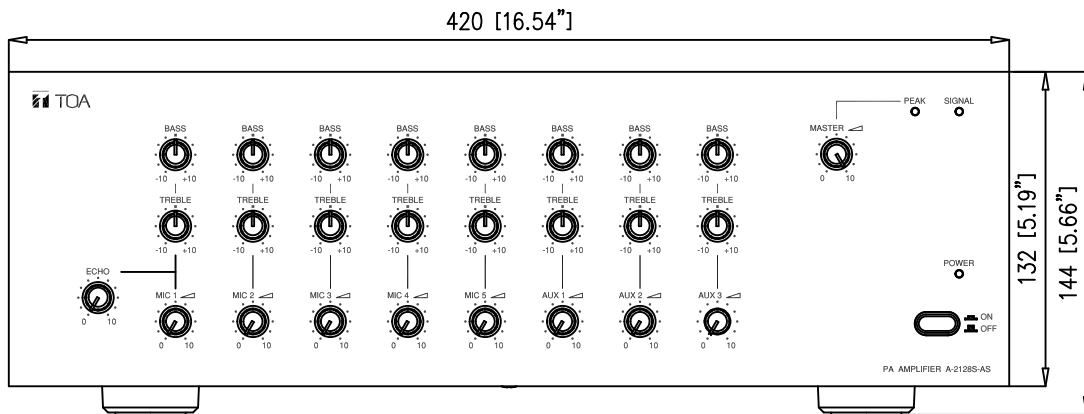

PA AMPLIFIER

A-2128S-AS

■ APPEARANCE

Rear View

Front View

Right View

UNIT : mm SCALE : 1/3

Page: 2/2