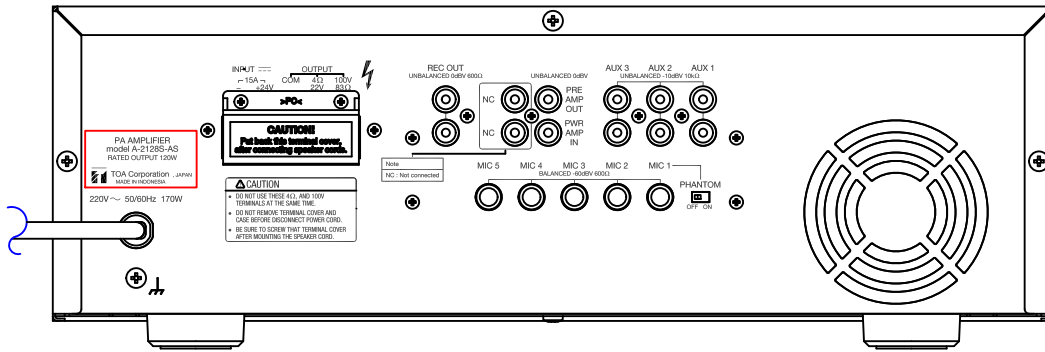

PA AMPLIFIER

A-2128S-AS

■ APPEARANCE

Rear View