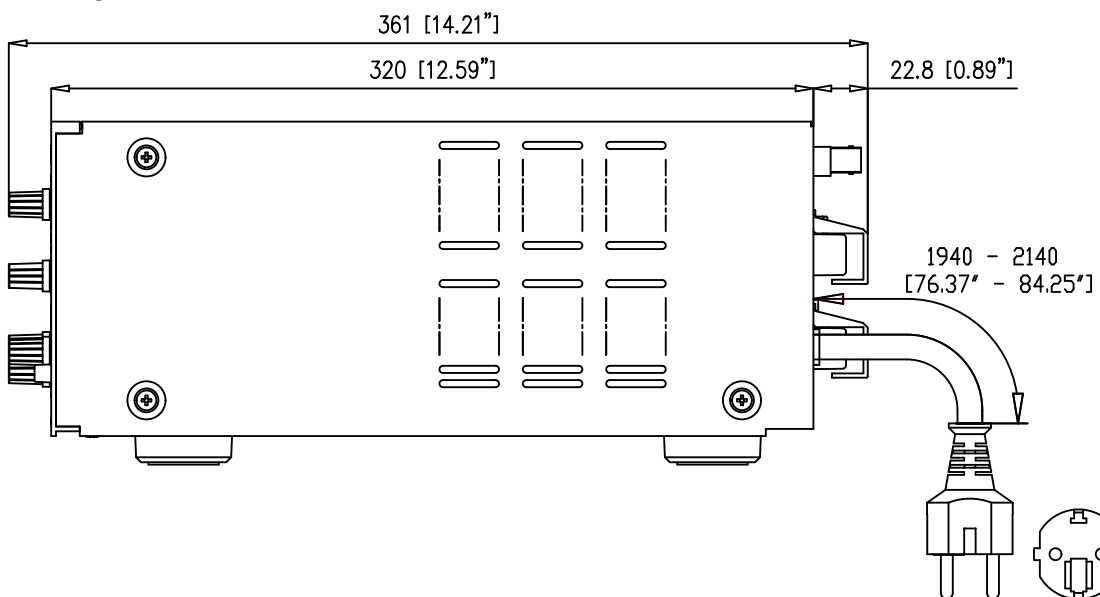

PA AMPLIFIER

A-2128S-AS

DESCRIPTION

TOA amplifier of model A-2128S-AS is mixer power amplifier with high capacity for audio requirements in mosque or other places of worship.

SPECIFICATIONS

* 0 dB = 1 V

Power Supply	AC : 220V, 50/60Hz ; DC : 24V	
Power Output	Rated 120W	
Power Consumption	AC : 350W (rated output)	
	AC : 170W (operation at EN60065)	
	DC : 15A (operation at Rated output)	
Frequency Response	50Hz - 20,000Hz \pm 3dB	
Distortion	Less than 1% THD at 1kHz, 1/3 rated output power	
Inputs (sensitivity, Impedance, Connector)		
MIC 1	Rear	1.0mV (-60dB*) Balanced 600 Ω , Phone Jack, Echo
MIC 2	Rear	1.0mV (-60dB*) Balanced 600 Ω , Phone Jack
MIC 3	Rear	1.0mV (-60dB*) Balanced 600 Ω , Phone Jack
MIC 4	Rear	1.0mV (-60dB*) Balanced 600 Ω , Phone Jack
MIC 5	Rear	1.0mV (-60dB*) Balanced 600 Ω , Phone Jack
AUX 1	Rear	300mV (-10dB*) Unbalanced 10k Ω , RCA Pin Jack
AUX 2	Rear	300mV (-10dB*) Unbalanced 10k Ω , RCA Pin Jack
AUX 3	Rear	300mV (-10dB*) Unbalanced 10k Ω , RCA Pin Jack
Speaker Outputs	100V, 4 Ω	
PRE AMP OUT	1.0V (0dB*) Unbalanced 600 Ω , RCA Pin Jack	
PWR AMP IN	1.0V (0dB*) Unbalanced 10k Ω , RCA Pin Jack	
REC OUT	1.0V (0dB*) Unbalanced 600 Ω , RCA Pin Jack	
Phantom Power	DC +21V (MIC 1)	
Noise Level (S/N)	More than 80 dB at All Volume control full CCW	
	More than 50 dB at All Volume control full CW	
Output Regulation	Less than 3 dB no load to full load	
Controls	Front	5 Microphone Gain Controls
	Front	3 Aux Gain Controls
	Front	8 Bass Tone Controls
	Front	8 Treble Tone Controls
	Front	1 Echo Level Control
	Front	1 Master Controls
	Front	1 Power ON/OFF Switch
Tone Controls	Bass : \pm 10 dB at 100 Hz, Treble : \pm 10 dB at 10 kHz	
Indicators	1 LED Signal, 1 LED Peak, 1 LED Power ON	
Ambient Temperature	0°C to +40°C	
Dimensions	420 (W) X 144 (H) X 361 (D) in mm	
Weight	13 kg	
Finish	Front panel	Aluminum, Gray
	Case	Steel plate, Gray

UNIT : mm SCALE : 1/3

Page: 2/2